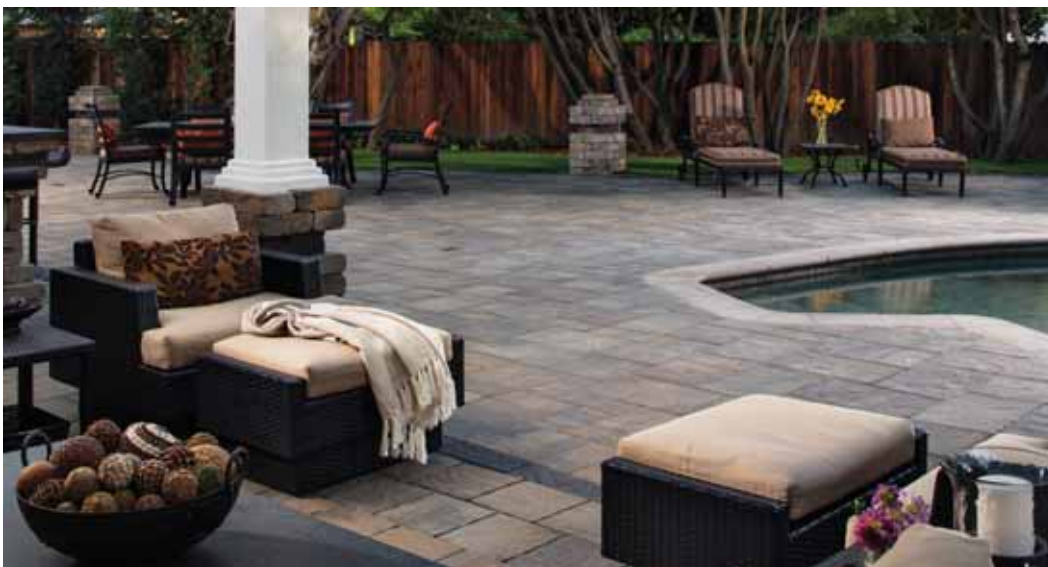

Lafitt™ Rustic Slab/ Lafitt™ Paver/ Urbana® Stone/ Weston Stone® Universal Wall